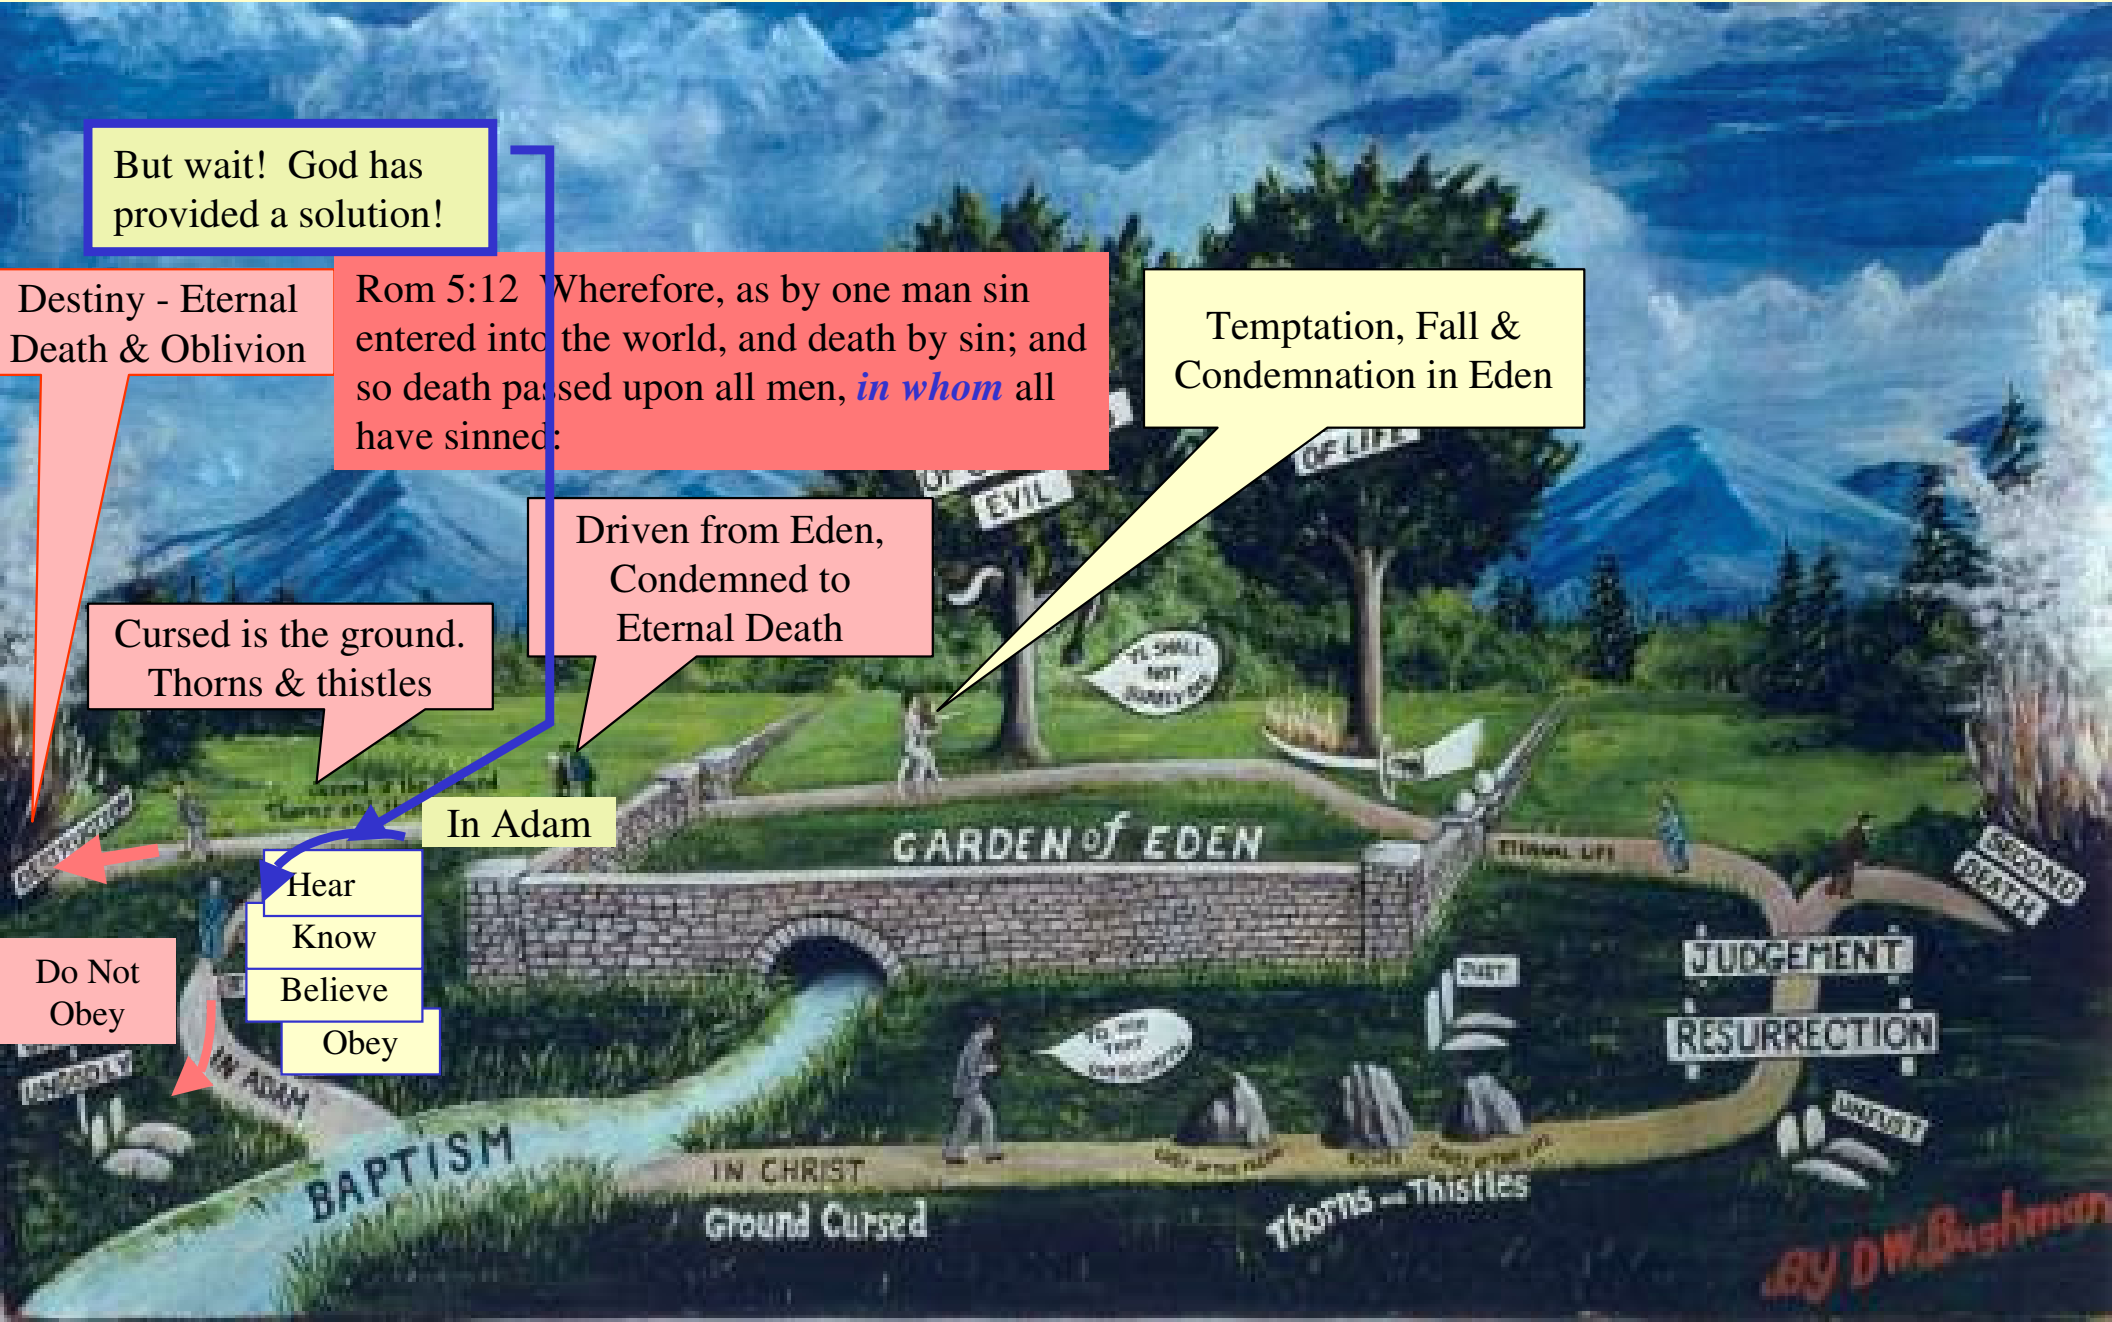

# Garden of Eden Chart Depicting Unamended Understanding of God's Plan of Salvation by Bro D.W. Bughman

Destiny - Eternal Death & Oblivion

Rom 5:12 Wherefore, as by one man sin entered into the world, and death by sin; and so death passed upon all men, *in whom* all have sinned:

# Garden of Eden Chart Depicting Unamended Understanding of God's Plan of Salvation by Bro D.W. Bughman

# Garden of Eden Chart Depicting Unamended Understanding of God's Plan of Salvation by Bro D.W. Bughman

But wait! God has provided a solution!

Destiny - Eternal Death & Oblivion

Rom 5:12 Wherefore, as by one man sin entered into the world, and death by sin; and so death passed upon all men, *in whom* all have sinned: