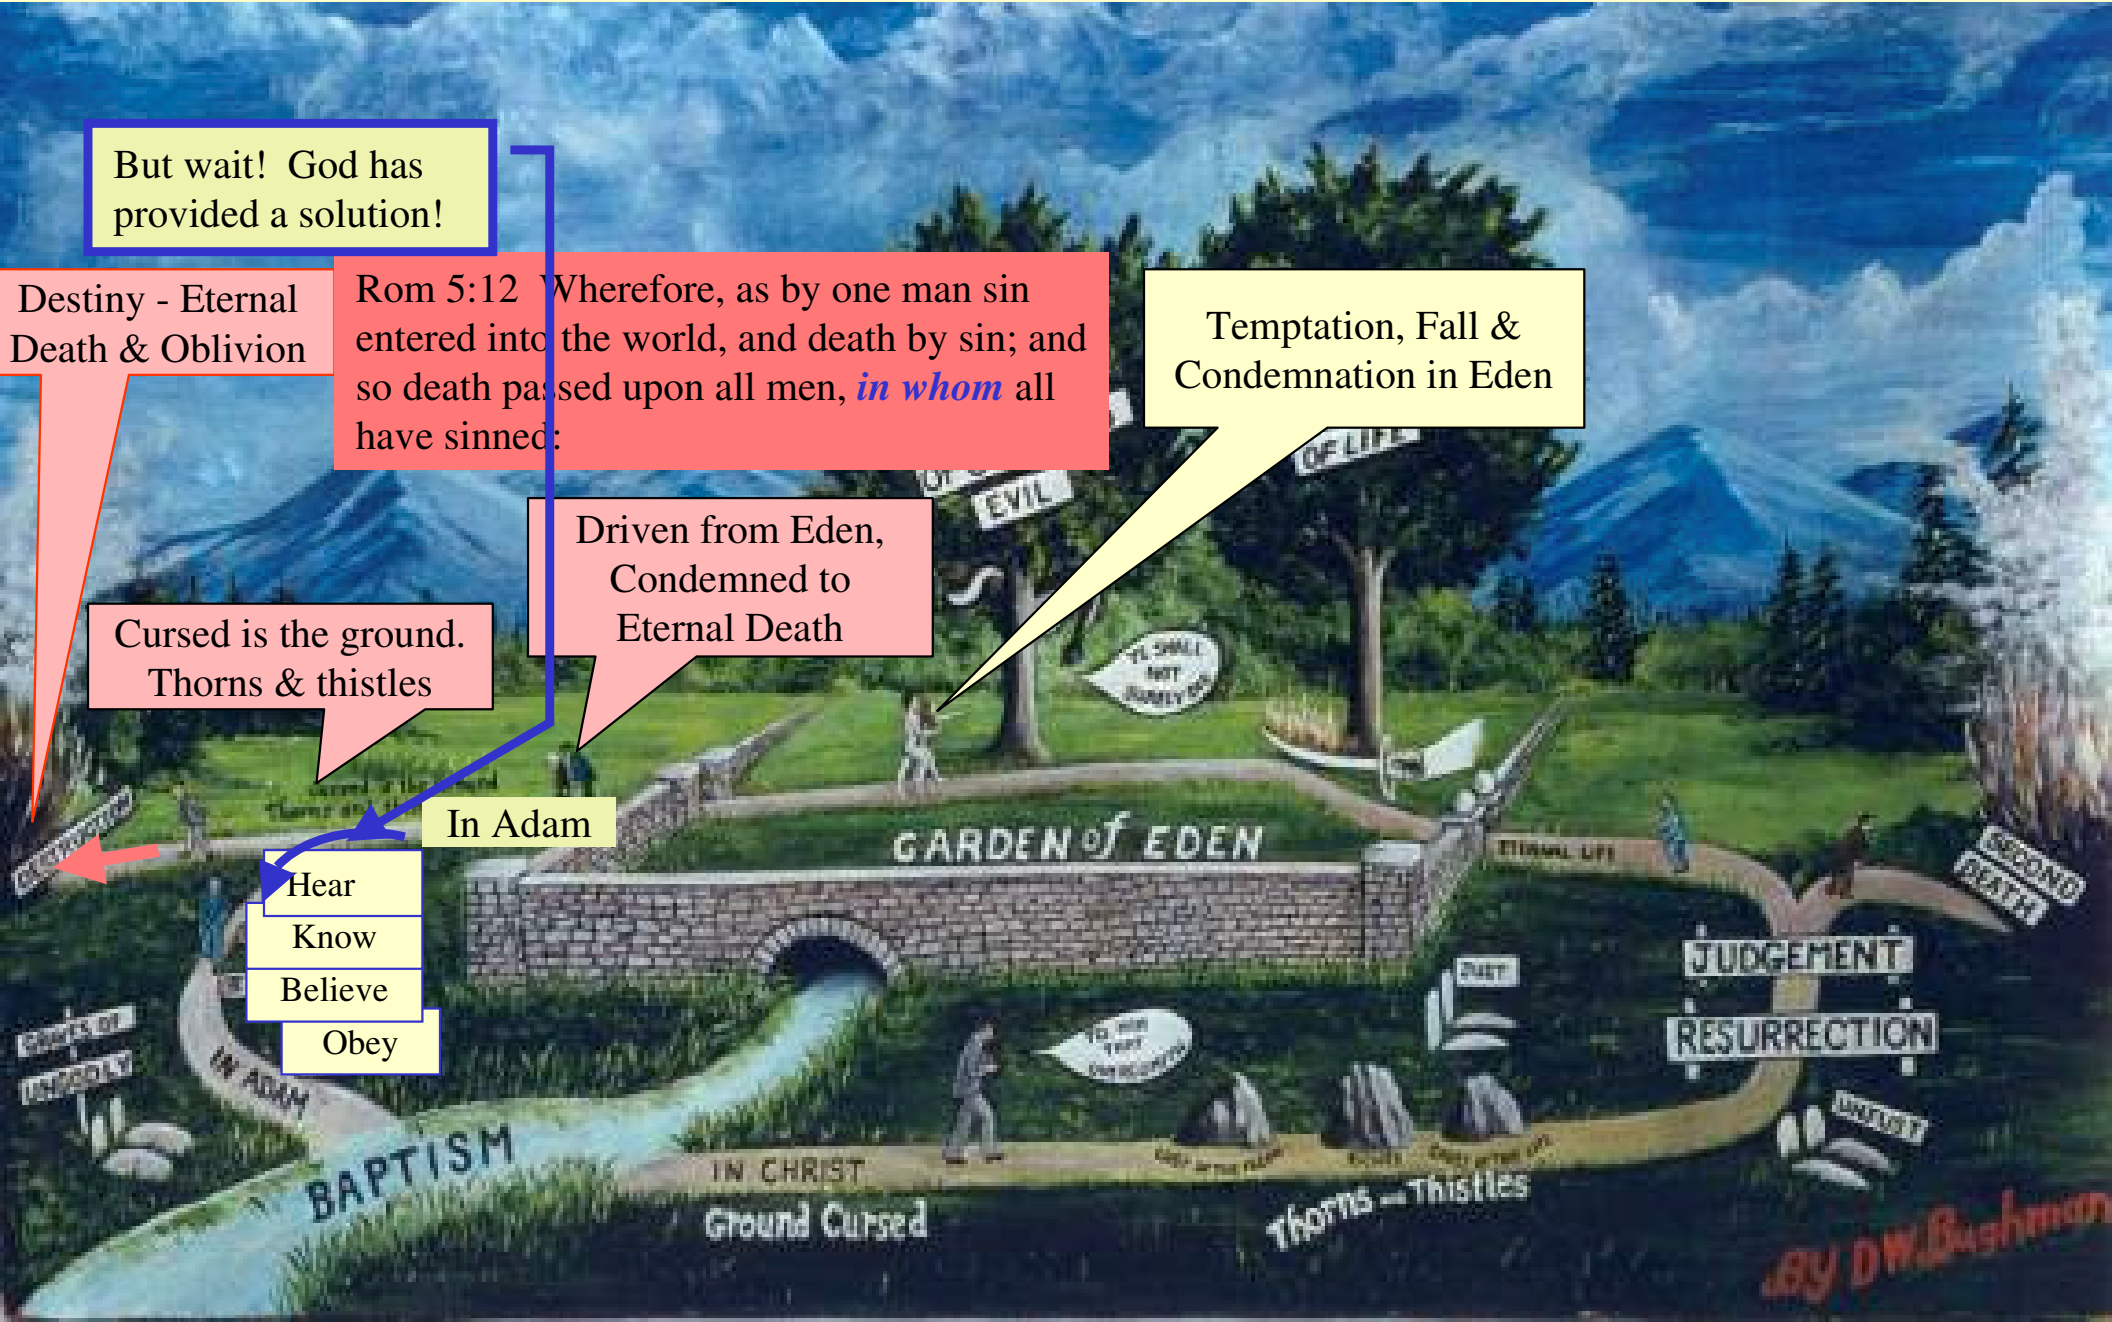

# Garden of Eden Chart Depicting Unamended Understanding of God's Plan of Salvation by Bro D.W. Bughman

Destiny - Eternal Death & Oblivion

Rom 5:12 Wherefore, as by one man sin entered into the world, and death by sin; and so death passed upon all men, *in whom* all have sinned:

Temptation, Fall & Condemnation in Eden

Cursed is the ground. Thorns & thistles

Driven from Eden, Condemned to Eternal Death

In Adam

BY D.W. BUGHMAN

# Garden of Eden Chart Depicting Unamended Understanding of God's Plan of Salvation by Bro D.W. Bughman

# Garden of Eden Chart Depicting Unamended Understanding of God's Plan of Salvation by Bro D.W. Bughman

But wait! God has provided a solution!

Destiny - Eternal Death & Oblivion

Rom 5:12 Wherefore, as by one man sin entered into the world, and death by sin; and so death passed upon all men, *in whom* all have sinned: