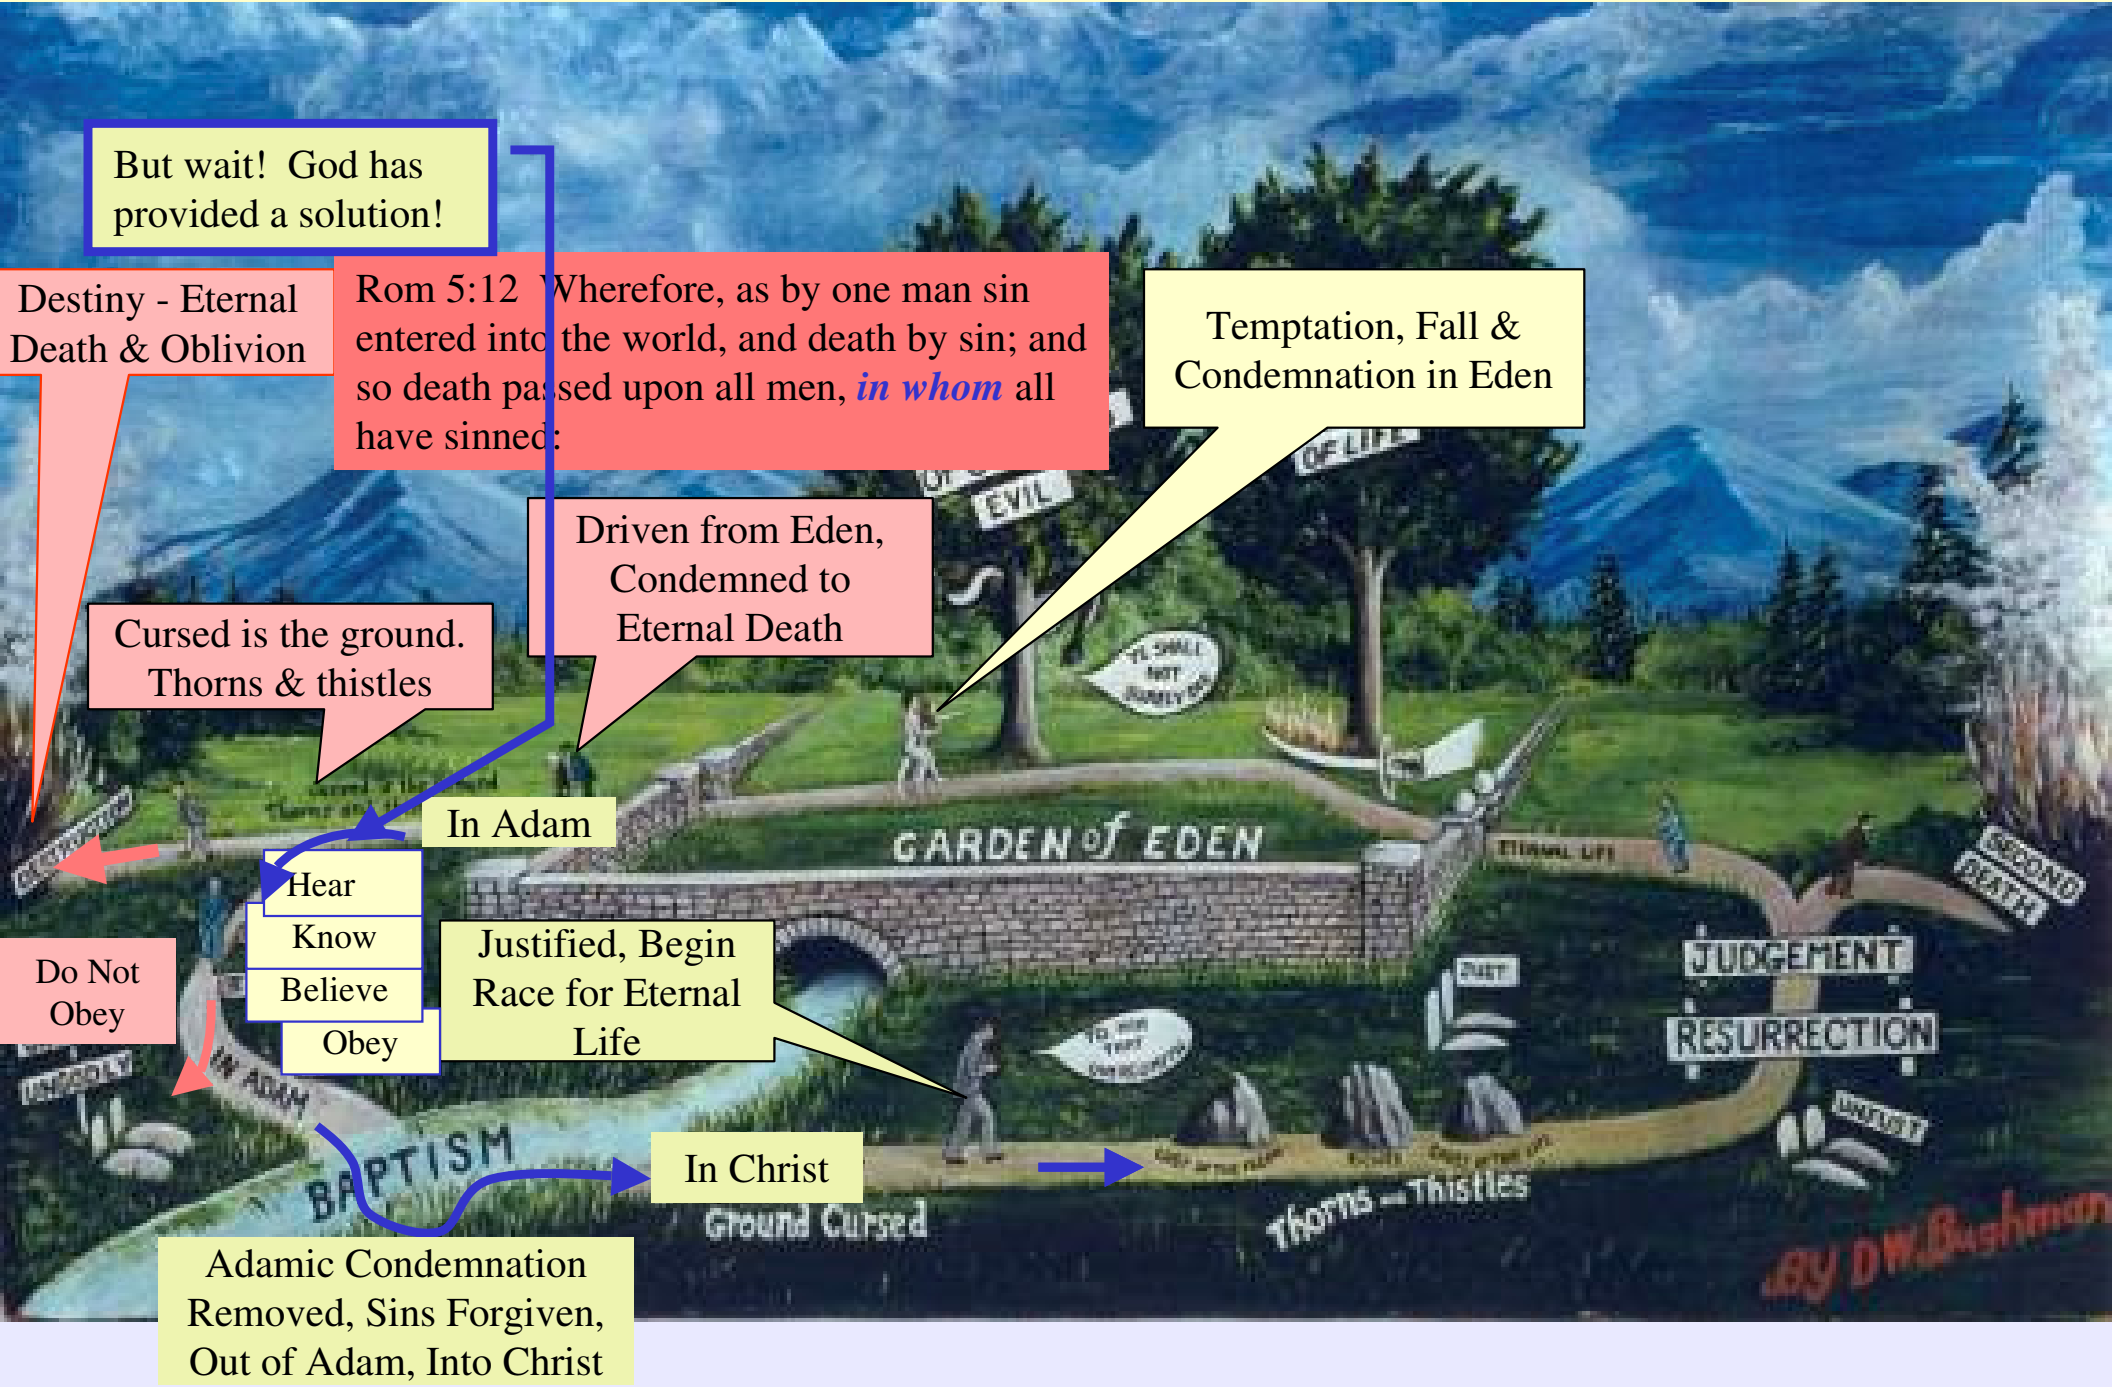

# Garden of Eden Chart Depicting Unamended Understanding of God's Plan of Salvation by Bro D.W. Bughman

# Garden of Eden Chart Depicting Unamended Understanding of God's Plan of Salvation by Bro D.W. Bughman

But wait! God has provided a solution!

Destiny - Eternal Death & Oblivion

Rom 5:12 Wherefore, as by one man sin entered into the world, and death by sin; and so death passed upon all men, *in whom* all have sinned:

Temptation, Fall & Condemnation in Eden

Cursed is the ground. Thorns & thistles

Driven from Eden, Condemned to Eternal Death

In Adam

- Hear
- Know
- Believe
- Obey

Do Not Obey

BAPTISM

IN CHRIST  
Ground Cursed