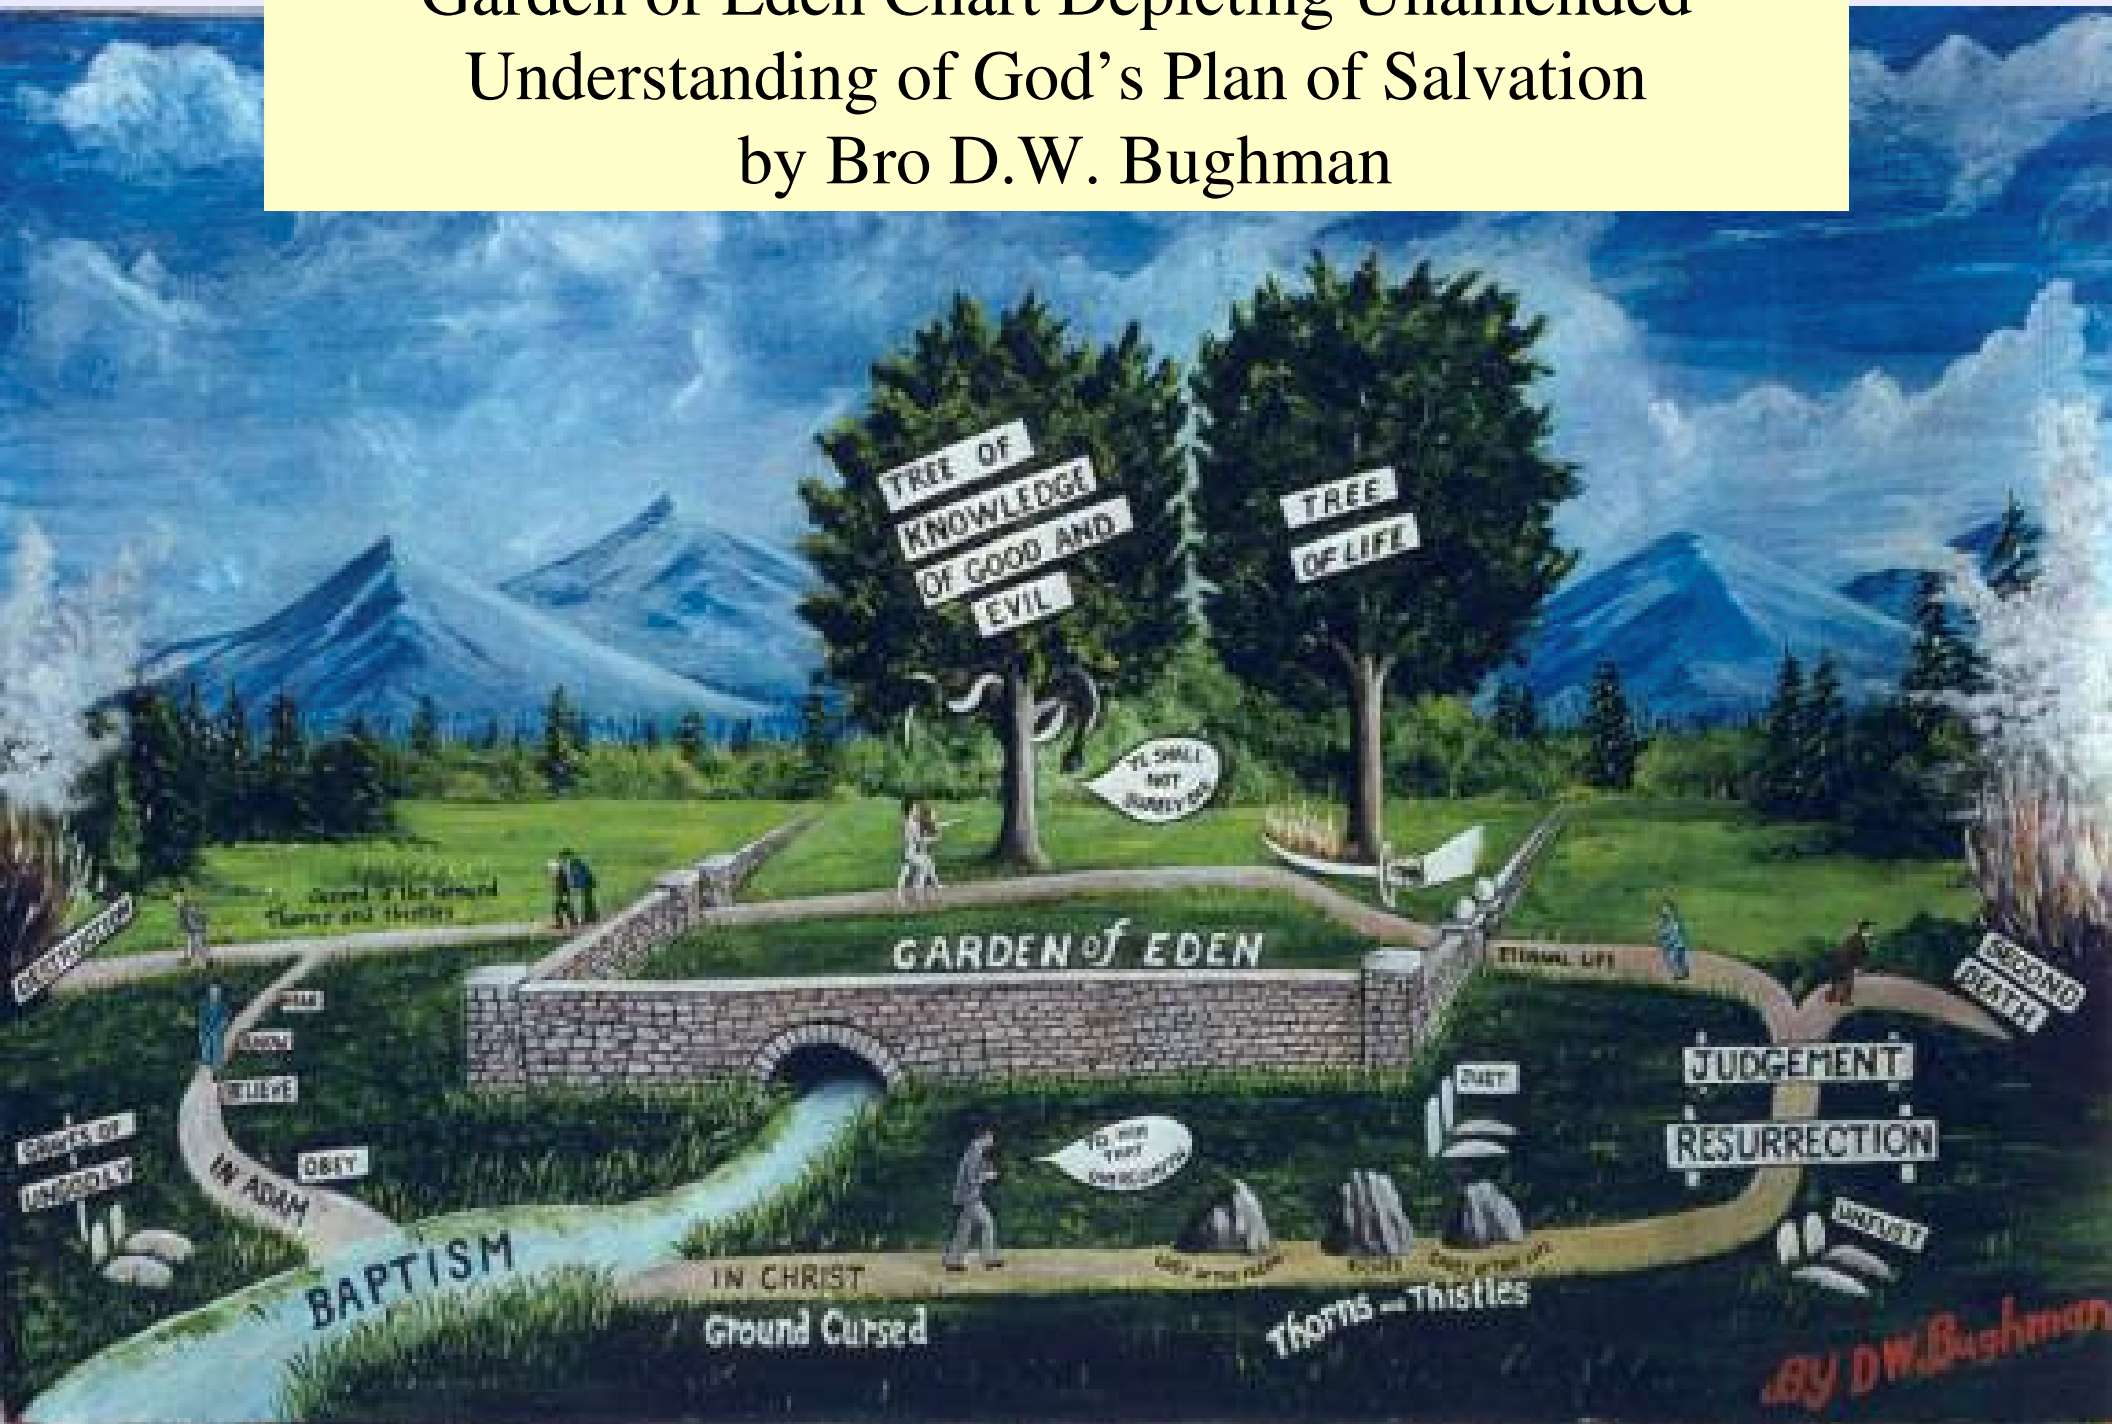

**There is A Painting at the Arkansas  
Bible School**

**(Painted by Bro D.W. Baughman)**

**Portraying *Unamended*  
Christadelphian Beliefs on**

**The Nature of Man**

**The Cause and The Remedy**

The Painting has been described by the  
Amended as “Teaching False Doctrine”

BY D.W. Baughman

Garden of Eden Chart Depicting Unamended  
Understanding of God's Plan of Salvation  
by Bro D.W. Bughman

Let's look at the doctrine we understand to be portrayed in this painting, step by step

# Garden of Eden Chart Depicting Unamended Understanding of God's Plan of Salvation by Bro D.W. Bughman

Of course, we start at the beginning

# Garden of Eden Chart Depicting Unamended Understanding of God's Plan of Salvation by Bro D.W. Bughman

Rom 5:12 Wherefore, as by one man sin entered into the world, and death by sin; and so death passed upon all men, *in whom* all have sinned: