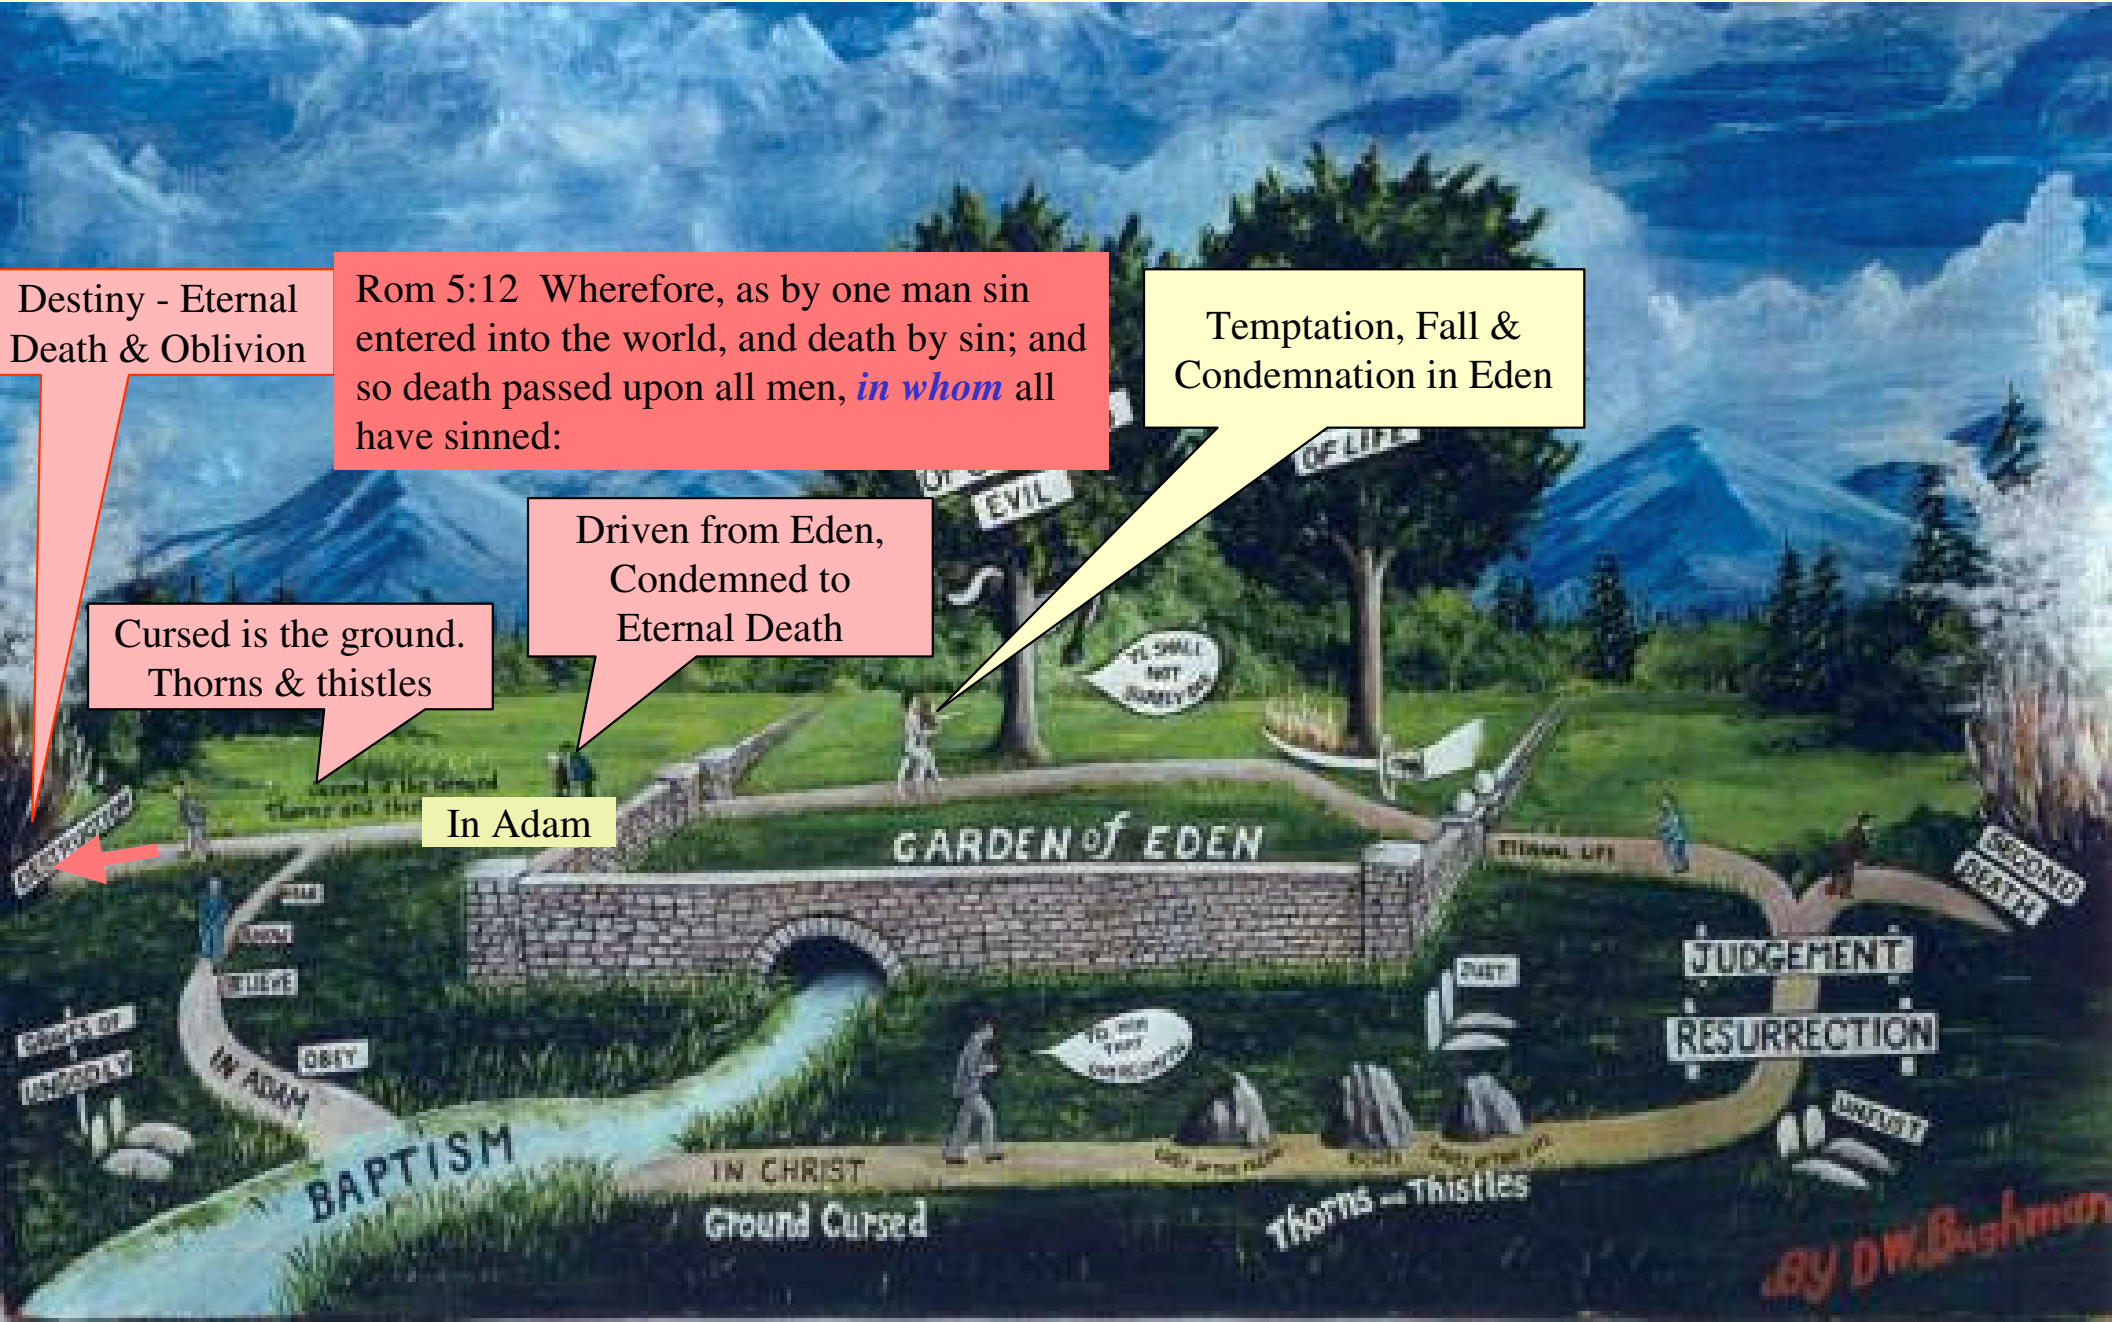

BY D.W. Baughman

Garden of Eden Chart Depicting Unamended  
Understanding of God's Plan of Salvation  
by Bro D.W. Bughman

Let's look at the doctrine we understand to be portrayed in this painting, step by step

# Garden of Eden Chart Depicting Unamended Understanding of God's Plan of Salvation by Bro D.W. Bughman

Of course, we start at the beginning

# Garden of Eden Chart Depicting Unamended Understanding of God's Plan of Salvation by Bro D.W. Bughman

Rom 5:12 Wherefore, as by one man sin entered into the world, and death by sin; and so death passed upon all men, *in whom* all have sinned:

# Garden of Eden Chart Depicting Unamended Understanding of God's Plan of Salvation by Bro D.W. Bughman

Destiny - Eternal Death & Oblivion

Rom 5:12 Wherefore, as by one man sin entered into the world, and death by sin; and so death passed upon all men, *in whom* all have sinned: